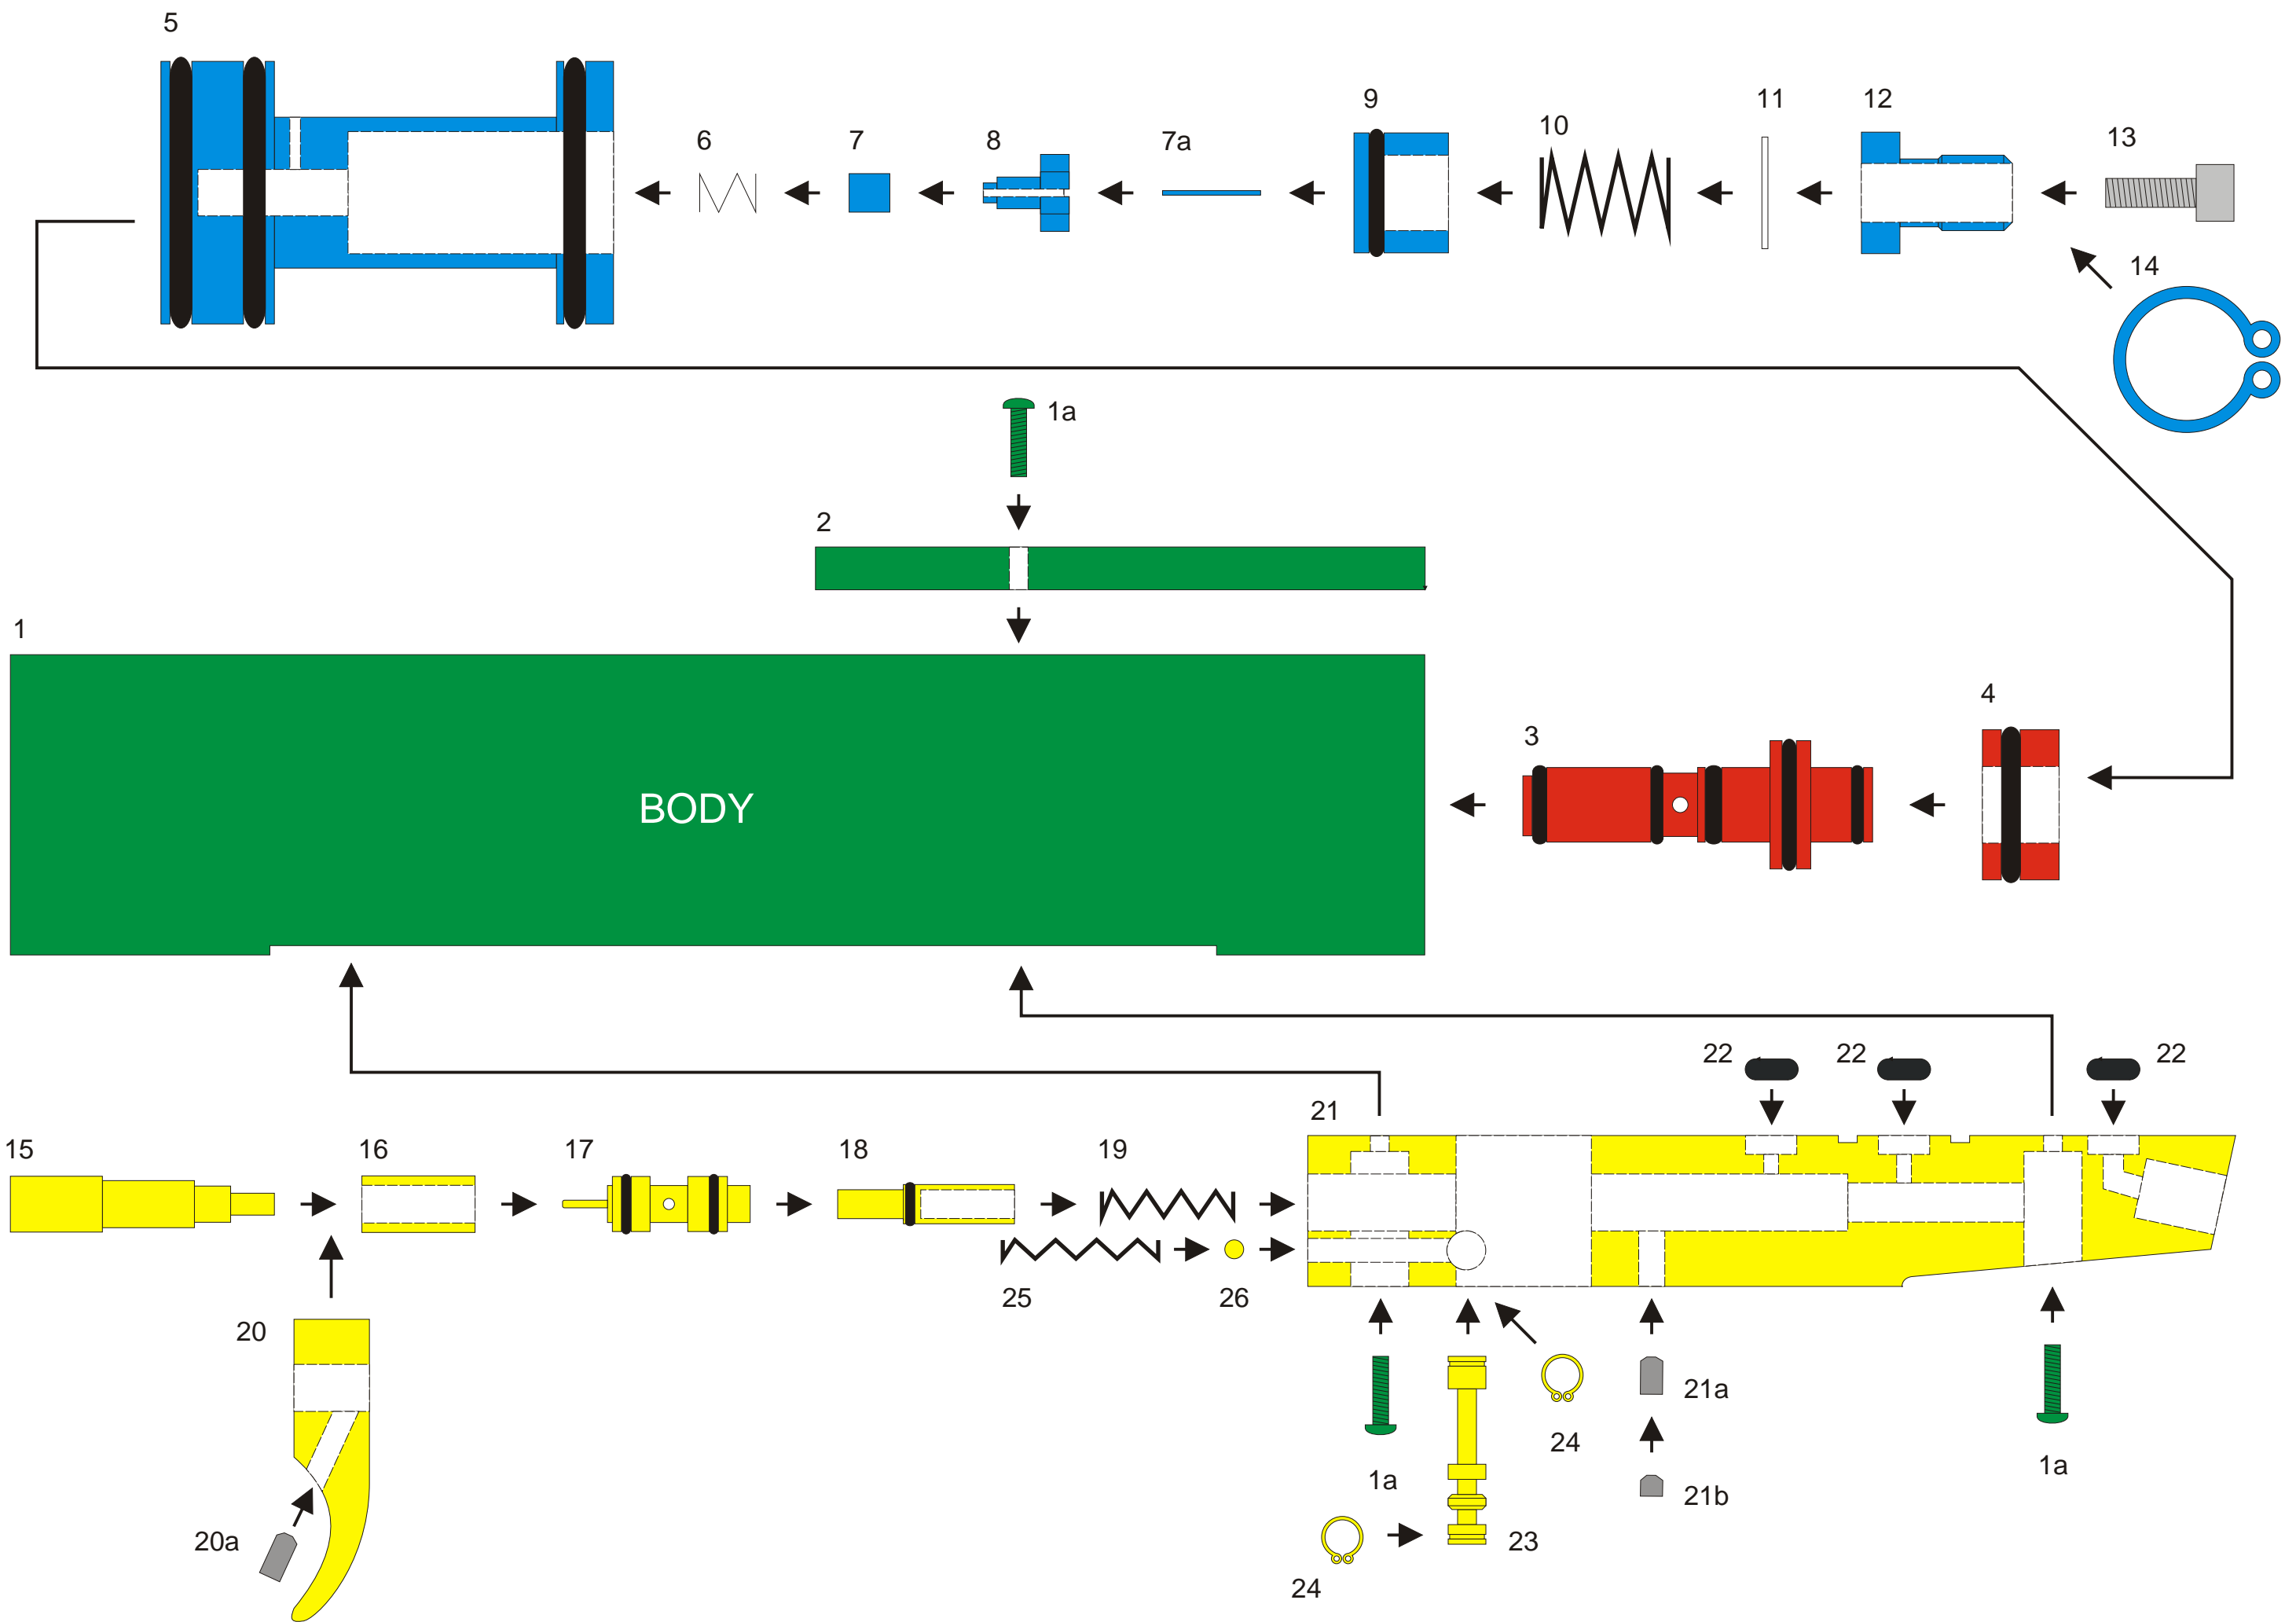

# AirStar Nova 700

## Exploded View Diagram

(does not include grip block or trigger guard)

1	Body	7a	Buffer Pin	15	Trigger Rod	21a	Set Screw
1a	Body Screw	8	Brass Seat	16	Trigger Sleeve	21b	Set Screw
2	Site Rail	9	Piston	17	Trigger Switch	22	Frame O-Ring
3	Spool	10	Regulator Spring	18	Spring Guide	23	Safety
4	Spool Cap	11	Velocity Washer	19	Relief Spring	24	Safety Snap Ring
5	Regulator Body	12	Velocity Cap	20	Trigger	25	Safety Spring
6	Buffer Spring	13	Velocity Screw	20a	Trigger Set Screw	26	Safety Bearing
7	Buffer	14	Reg. Snap Ring	21	Trigger Frame		